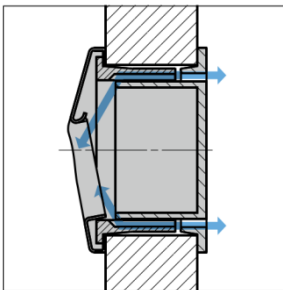

GUTA-105 Recessed Handle With Ventilator

Features

- With finger hooking portion
- With ventilator function
- Ventilating area is invisible from the front
- Excellent chemical resistance

Parts Included

- Countersunk head tapping screw 4×20 (SUS)

Cut Out Dimensions

Installation

Air Flow

No.	Material	Finish
①	Stainless Steel (SUS304)	Satin
②	ABS	-
③		

Part No.	Colour	Max. Exhaust Area (mm²)	Door Thickness
GUTA-105BL	Black	136	18 ~ 25
GUTA-105GR	Light Grey		
GUTA-105IV	Ivory