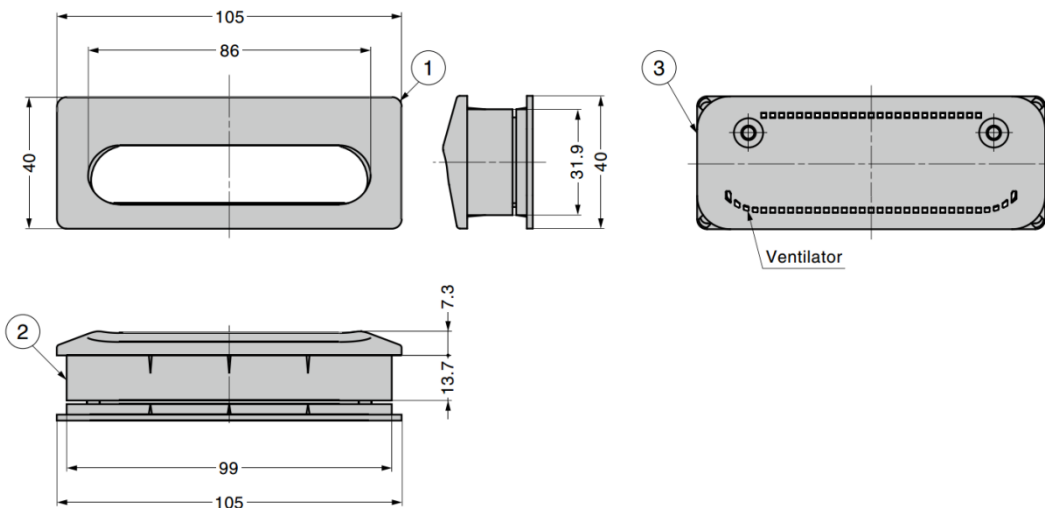

No.	Material	Finish
①	Stainless Steel (SUS304)	Satin
②	ABS	-
③