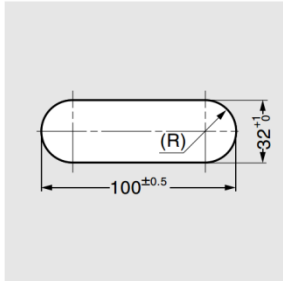

### Parts Included

- Countersunk head tapping screw 4×20 (SUS)

### Cut Out Dimensions