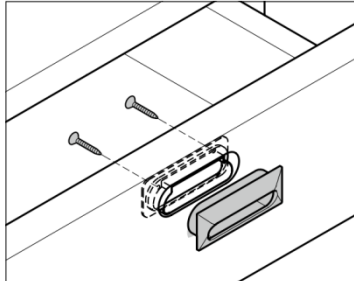

Installation